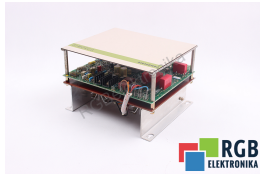

## 6RA2107-0BD20-0 E170/8 170V 8A COMPACT CONVERTER SIMOREG SIEMENS

Used SIEMENS 6RA2107-0BD20-0  
 Tested and cleaned.  
 24 months guarantee  
 Dedicated courier  
 Delivery across Europe even in 15855

### TECHNICAL DATA

MANUFACTURER	SIEMENS
MODEL	6RA2107-0BD20-0
CATEGORY	AC and DC motors
WEIGHT [KG]	3.0
HEIGHT [CM]	16.0
LENGHT [CM]	24.0
WIDTH [CM]	21.0

24/7 SUPPORT AVAILABLE  
[+48 71 750 09 78](tel:+48717500978)